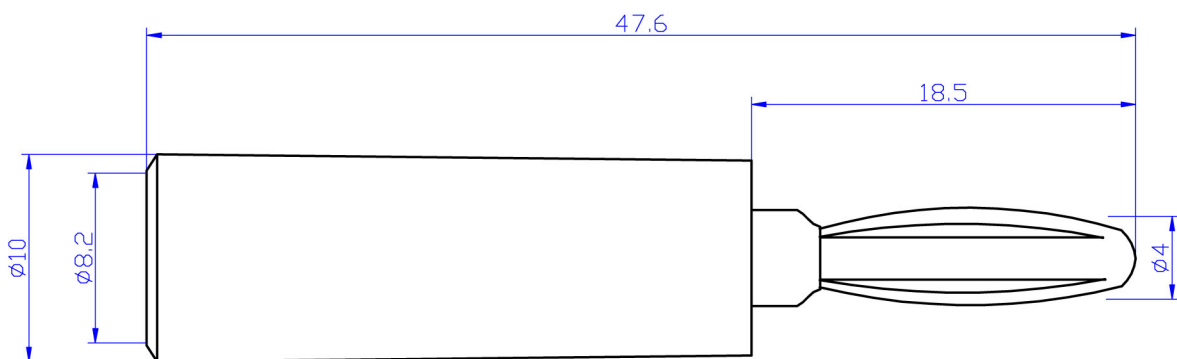

A-1.121

0~4	±0.1
>4~10	±0.15
>10~20	±0.2
>20~40	±0.25
>40~80	±0.3
>80	±0.4

SKU: 1012

**Show Me**

C A B L E S

cables & connectors since 1995

Banana Connector- Plastic -  
Black & Red